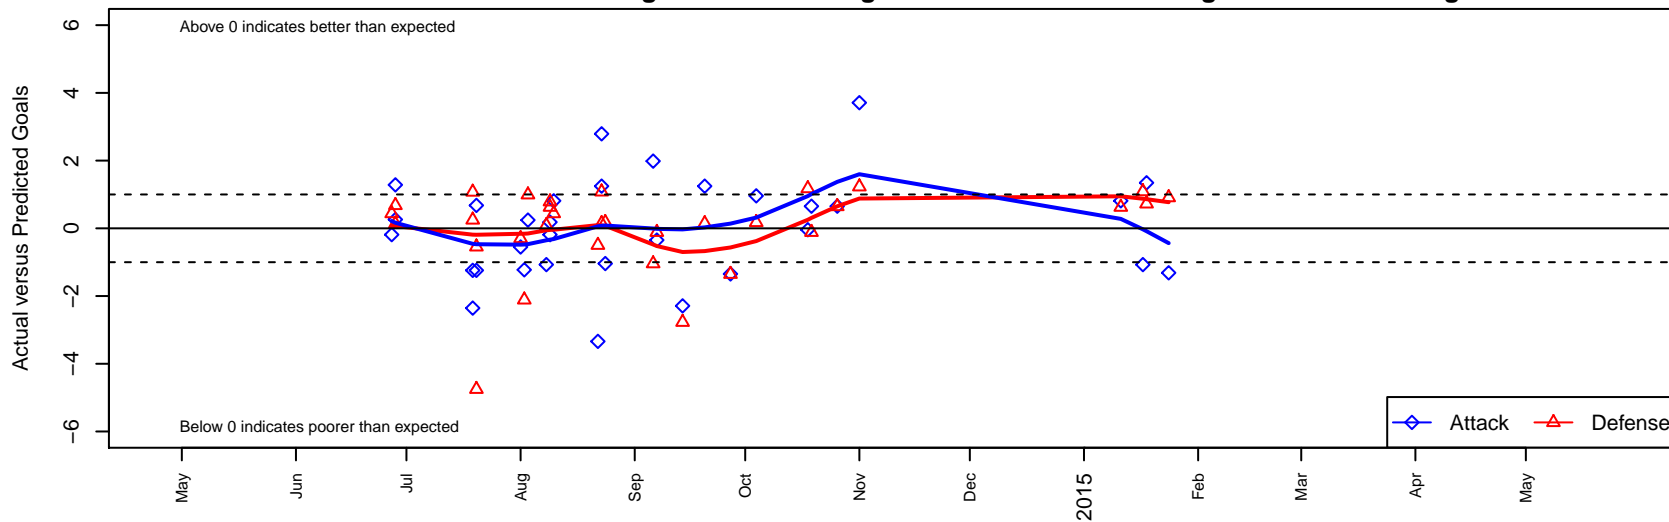

## Washington Timbers Burgundy B96

Washington Timbers  
 Vancouver, WA  
 B96 total strength=1584  
 attack=21.52 defense=10.61  
 fall league = PTT HS Premier

alt names used:  
 WTFC BU18 Burgundy  
 Washington Timbers 96 Burgundy  
 WA Timbers B96 Burgundy  
 Washington Timbers FC Burgundy 96  
 Washington Timbers B96 Burgundy

Venues played:  
 2014 Clash At the Border Silv/Broz/Cop HS  
 2014 KITG BU18 Green  
 2014 Bend Premier Cup U17-19B U19  
 2014 Mt Hood Challenge U17-19  
 2014 Summer Slam U16-18  
 2014 PTT HS Premier  
 2014 Founders Cup B96 19

**Washington Timbers Burgundy B96**  
 Dots are actual minus expected GF (blue circles) and GA (red triangles).  
 Blue line is smoothed change in attack strength. Red is smoothed change in defense strength.

**attack and defense variance (black dot)  
relative to other teams  
and top 10 in region**

**attack and defense rating  
relative to others at age  
and all opponents in last 13 months**

**Performance relative to 13 month average**