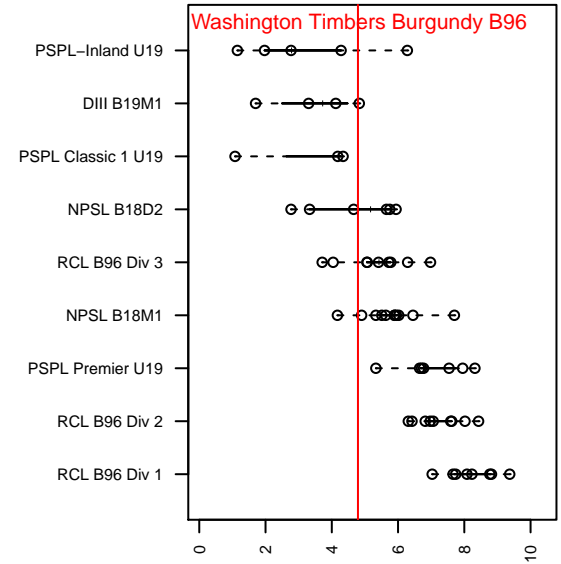

## Washington Timbers Burgundy B96

Washington Timbers  
 Vancouver, WA  
 B96 total strength=1584  
 attack=21.52 defense=10.61  
 fall league = PTT HS Premier

alt names used:  
 WTFC BU18 Burgundy  
 Washington Timbers 96 Burgundy  
 WA Timbers B96 Burgundy  
 Washington Timbers FC Burgundy 96  
 Washington Timbers B96 Burgundy

Venues played:  
 2014 Clash At the Border Silv/Broz/Cop HS  
 2014 KITG BU18 Green  
 2014 Bend Premier Cup U17-19B U19  
 2014 Mt Hood Challenge U17-19  
 2014 Summer Slam U16-18  
 2014 PTT HS Premier  
 2014 Founders Cup B96 19

**Washington Timbers Burgundy B96**  
 Dots are actual minus expected GF (blue circles) and GA (red triangles).  
 Blue line is smoothed change in attack strength. Red is smoothed change in defense strength.

**attack and defense variance (black dot)  
relative to other teams  
and top 10 in region**

**attack and defense rating  
relative to others at age  
and all opponents in last 13 months**

**Performance relative to 13 month average**