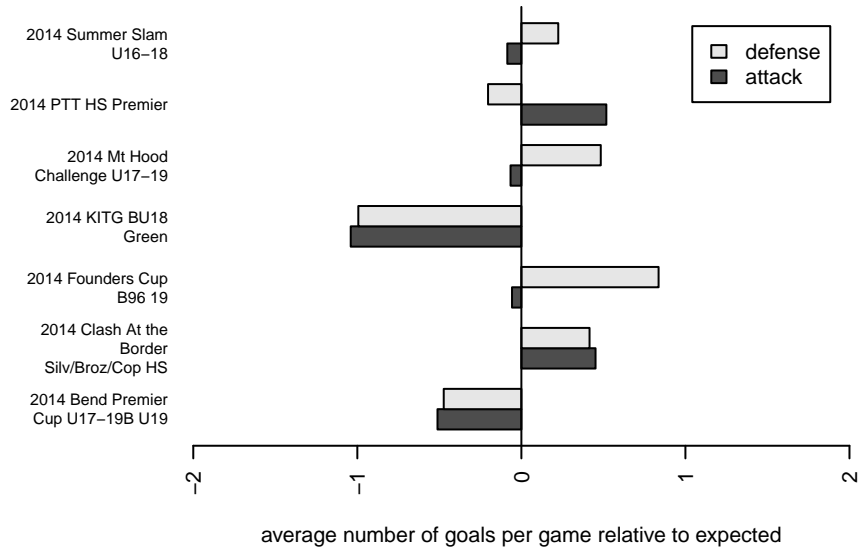

## Washington Timbers Burgundy B96

Washington Timbers  
 Vancouver, WA  
 B96 total strength=1584  
 attack=21.52 defense=10.61  
 fall league = PTT HS Premier

alt names used:  
 WTFC BU18 Burgundy  
 Washington Timbers 96 Burgundy  
 WA Timbers B96 Burgundy  
 Washington Timbers FC Burgundy 96  
 Washington Timbers B96 Burgundy

Venues played:  
 2014 Clash At the Border Silv/Broz/Cop HS  
 2014 KITG BU18 Green  
 2014 Bend Premier Cup U17-19B U19  
 2014 Mt Hood Challenge U17-19  
 2014 Summer Slam U16-18  
 2014 PTT HS Premier  
 2014 Founders Cup B96 19

**Washington Timbers Burgundy B96**  
 Dots are actual minus expected GF (blue circles) and GA (red triangles).  
 Blue line is smoothed change in attack strength. Red is smoothed change in defense strength.

**attack and defense variance (black dot)  
relative to other teams  
and top 10 in region**

**attack and defense rating  
relative to others at age  
and all opponents in last 13 months**

**Performance relative to 13 month average**